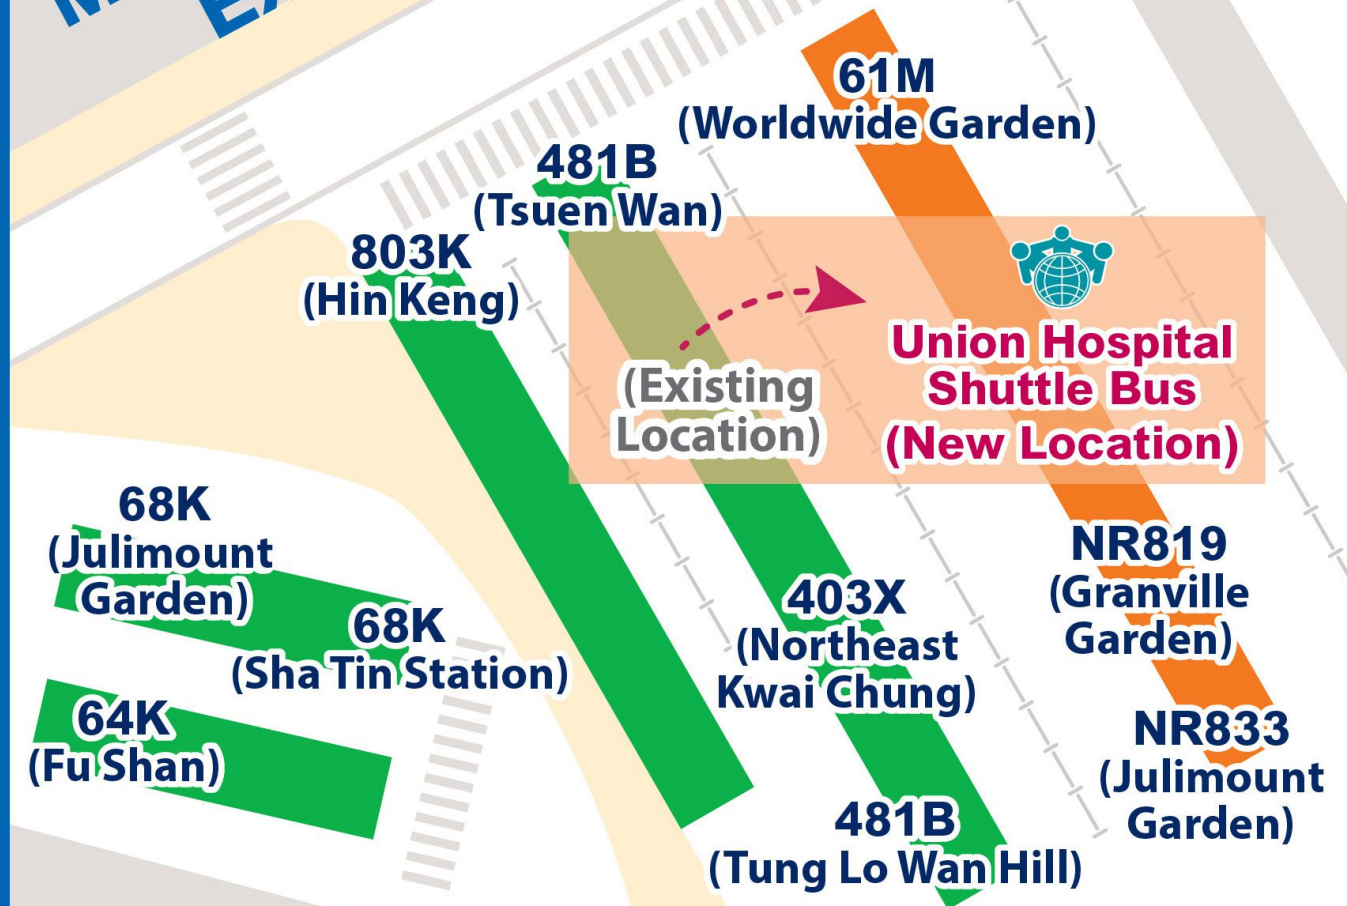

Tai Wai MTR Station Exit B

Effective Date: 21 August 2020